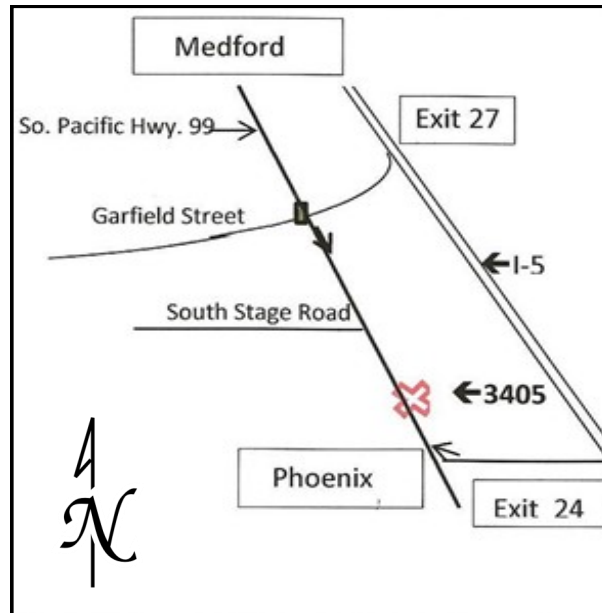

Jackson County Genealogy Library

3405 S. Pacific Hwy
Medford, OR 97501

Heading South on I-5:

- Take Exit 27
- Turn right onto Garfield St
- Turn left onto S Pacific Hwy 99
- 3405 will be 1.6 miles on the left

Heading North on I-5:

- Take Exit 24
- Turn left onto Fern Valley Rd
- Turn right onto S Pacific Hwy 99
- 3405 will be 1 mile on the right

Revised - June 2021

Rogue Valley Genealogical Society & Jackson County Genealogy Library